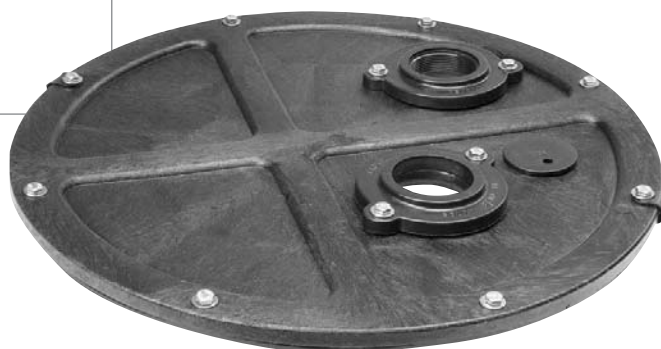

Jackel's Exclusive Ready to Go™ Lid

Set it, Secure it, Make Connections and Go

RTG™ (Ready To Go™) Lid Pack Features:

- * Poly-bagged package.
- * Fully assembled one or two piece 18" covers.
- * Molded, reusable PVC seal --Patent Pending Real Seal™
- * No tape or adhesives required