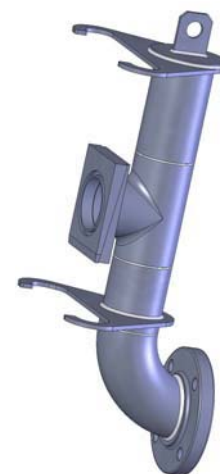

Jackel's Universal Rail Packages

Corrosion Free with Stainless Steel and PVC Components

Jackel Universal "JKS" systems available for 1 1/4", 1 1/2" and 2" pumps
 Free-Flo systems available for 2 1/2" and 3" vertical pumps
 Free-Flo systems available for 2 1/2", 3" and 4" horizontal pumps
 Stainless Steel disconnects available for 1 1/4" thru 4" pumps

12 FEET DEEP
WITH SCH.80
PVC DISCHARGE
PIPING

- WITH OR WITHOUT JUNCTION BOXES
- WITH OR WITHOUT FLOAT BRACKETS OR TREES
- NON-SPARKING AVAILABLE ON REQUEST
- LARGE ARRAY OF INLET AND DISCHARGE FLANGES
- ALL STAINLESS STEEL PIPING ON "PUMP" SIDE
- EPOXY COATED CAST IRON BALL VALVE STANDARD
- NEMA 4X JUNCTION BOXES WHEN REQUIRED
- ALL STAINLESS STEEL HARDWARE
- CHECK VALVE ON PUMP SIDE FOR EASY MAINTENANCE
- DISCHARGE SIDE PIPE AND FITTINGS ARE SCHEDULE 80 PVC STANDARD. STAINLESS STEEL AVAILABLE ON REQUEST

VISIT US AT
www.jackelinc.com

And check out our other products

(574) 256.5635
FAX (574) 256.6966

3" AND 4" UNITS ARE AVAILABLE IN BOTH VERTICAL AND HORIZONTAL STYLES.

OUR STANDARD 1 1/4", 1 1/2" AND 2" STAINLESS STEEL SYSTEM

3" VERTICAL SYSTEMS ARE AVAILABLE FOR QUICK DELIVERY.

QUICK DELIVERY IS OUR TRADEMARK

CUSTOM STAINLESS STEEL UNITS ARE AVAILABLE WITH STAINLESS DISCONNECTS IN ANY CONFIGURATION.

BUY OUR STANDARD UNIT OR WE WILL DESIGN AND BUILD TO YOUR SPECIFICATIONS