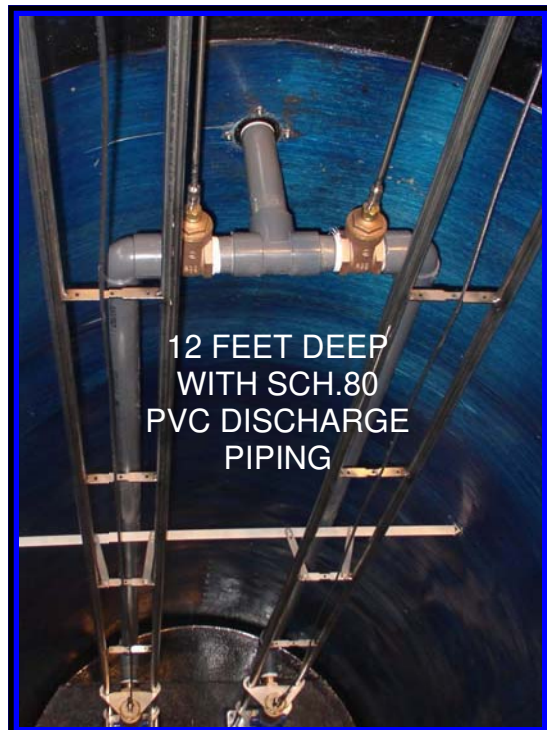

Jackel's Universal Rail Packages

Corrosion Free with Stainless Steel and PVC Components

Jackel Universal "JKS" systems available for 1 1/4", 1 1/2" and 2" pumps
 Free-Flo systems available for 2 1/2" and 3" vertical pumps
 Free-Flo systems available for 2 1/2", 3" and 4" horizontal pumps
 Stainless Steel disconnects available for 1 1/4" thru 4" pumps

12 FEET DEEP
WITH SCH.80
PVC DISCHARGE
PIPING

- WITH OR WITHOUT JUNCTION BOXES
- WITH OR WITHOUT FLOAT BRACKETS OR TREES
- NON-SPARKING AVAILABLE ON REQUEST
- LARGE ARRAY OF INLET AND DISCHARGE FLANGES
- ALL STAINLESS STEEL PIPING ON "PUMP" SIDE
- EPOXY COATED CAST IRON BALL VALVE STANDARD
- NEMA 4X JUNCTION BOXES WHEN REQUIRED
- ALL STAINLESS STEEL HARDWARE
- CHECK VALVE ON PUMP SIDE FOR EASY MAINTENANCE
- DISCHARGE SIDE PIPE AND FITTINGS ARE SCHEDULE 80 PVC STANDARD. STAINLESS STEEL AVAILABLE ON REQUEST