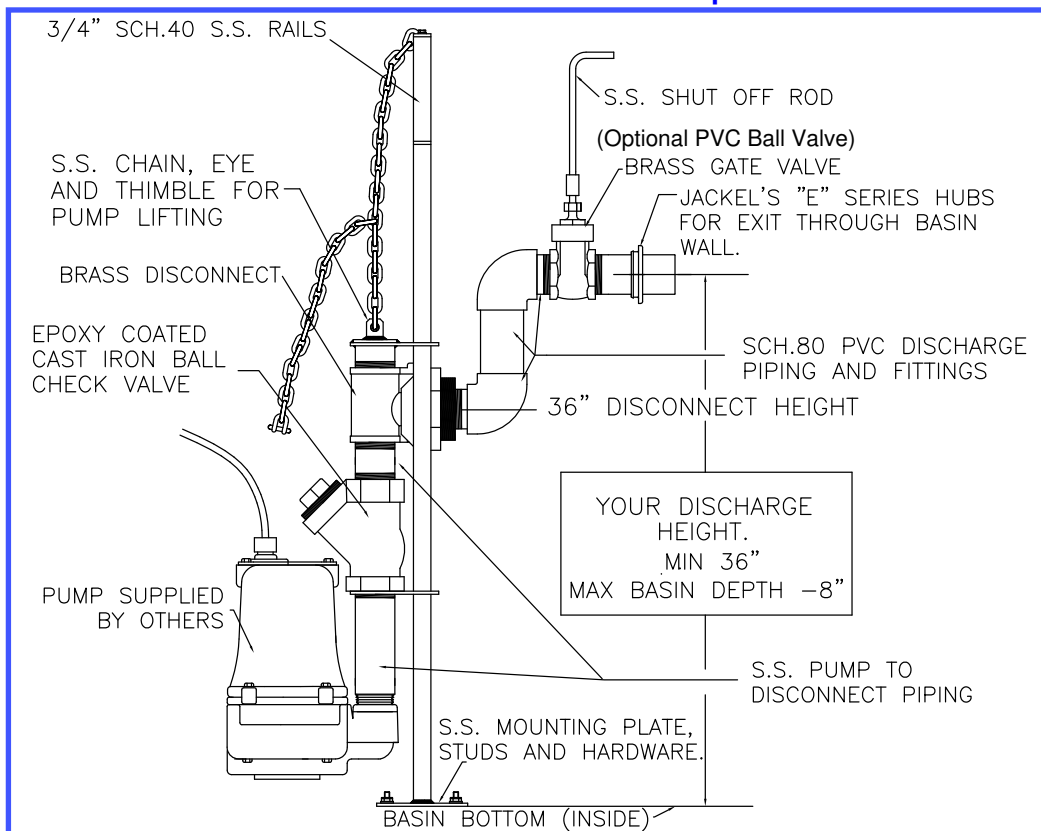

VISIT US AT
www.jackelinc.com

And check out our other products

(574) 256.5635
FAX (574) 256.6966