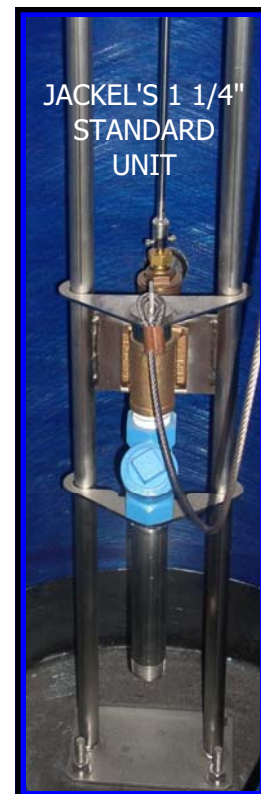

Jackel's Universal Rail Packages

Corrosion Free with Stainless Steel and PVC Components

Jackel Universal "JKS" systems available for 1 1/4", 1 1/2" and 2" pumps
 Free-Flo systems available for 2 1/2" and 3" vertical pumps
 Free-Flo systems available for 2 1/2", 3" and 4" horizontal pumps
 Stainless Steel disconnects available for 1 1/4" thru 4" pumps

12 FEET DEEP
WITH SCH.80
PVC DISCHARGE
PIPING

- WITH OR WITHOUT JUNCTION BOXES
- WITH OR WITHOUT FLOAT BRACKETS OR TREES
- NON-SPARKING AVAILABLE ON REQUEST
- LARGE ARRAY OF INLET AND DISCHARGE FLANGES
- ALL STAINLESS STEEL PIPING ON "PUMP" SIDE
- EPOXY COATED CAST IRON BALL VALVE STANDARD
- NEMA 4X JUNCTION BOXES WHEN REQUIRED
- ALL STAINLESS STEEL HARDWARE
- CHECK VALVE ON PUMP SIDE FOR EASY MAINTENANCE
- DISCHARGE SIDE PIPE AND FITTINGS ARE SCHEDULE 80 PVC STANDARD. STAINLESS STEEL AVAILABLE ON REQUEST