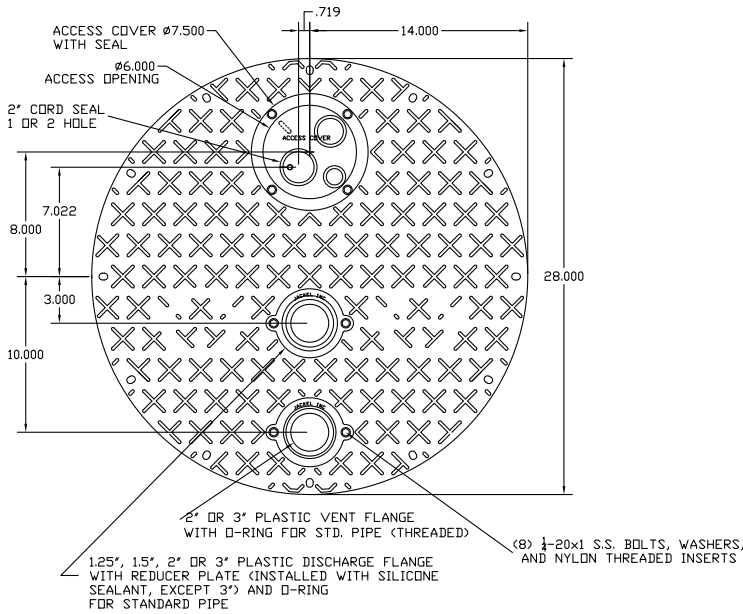

SF24 Structural Foam Cover

JACKEL

SF24D (Duplex)

SF24S (Simplex)

SF24B (Blank)

BL is Black
GR is Green

P/N	Configuration	Access Cover	Discharge	Vent
SF24B-BL	Blank and Black	N/A	N/A	N/A
SF24B-GR	Blank and Green	N/A	N/A	N/A
SF24S-BL	Simplex and Black	Yes	1-1/4", 1-1/2", 2" and 3"	2" or 3"
SF24D-BL	Duplex and Black	Yes	1-1/4", 1-1/2", 2" and 3"	2" or 3"