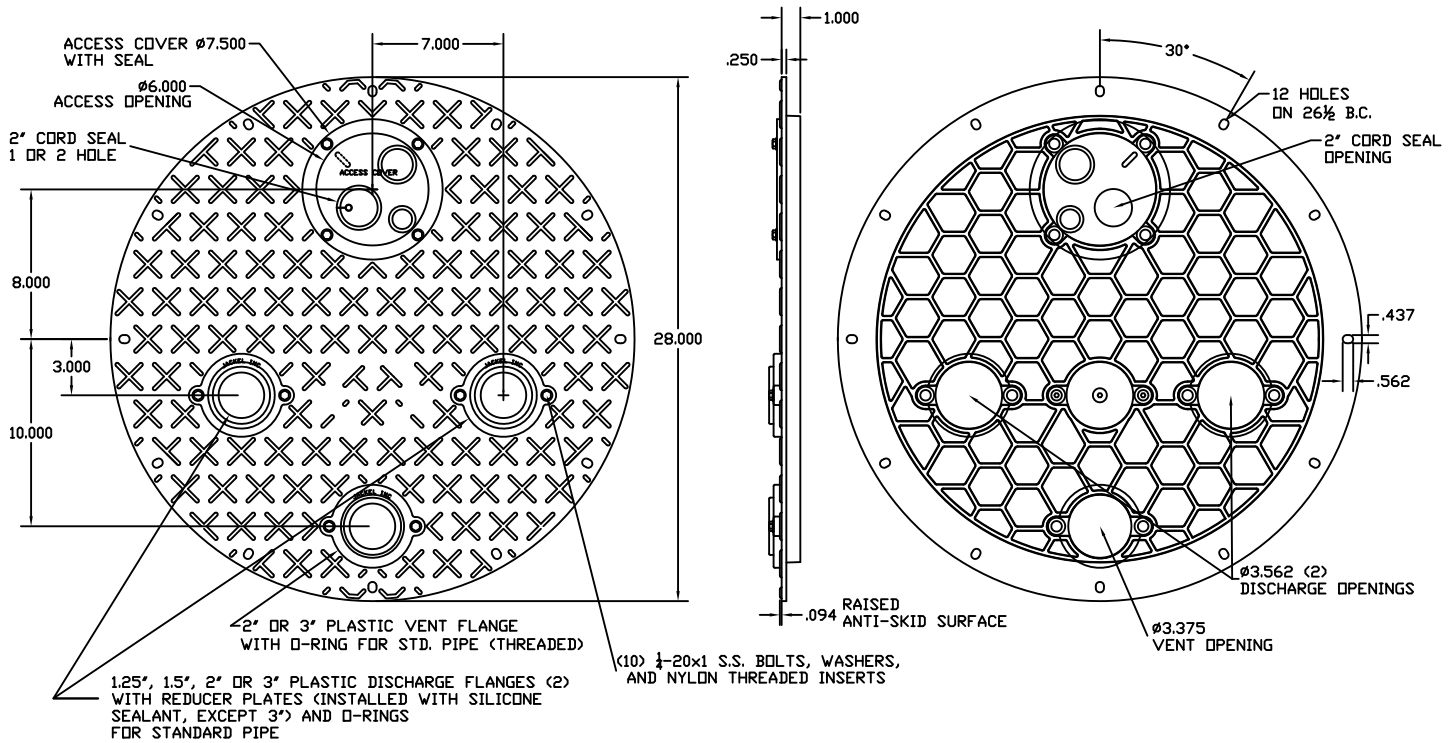

SF24 Structural Foam Cover

JACKEL

SF24D (Duplex)

SF24S (Simplex)

SF24B (Blank)

BL is Black
GR is Green

P/N	Configuration	Access Cover	Discharge	Vent
SF24B-BL	Blank and Black	N/A	N/A	N/A
SF24B-GR	Blank and Green	N/A	N/A	N/A
SF24S-BL	Simplex and Black	Yes	1-1/4", 1-1/2", 2" and 3"	2" or 3"
SF24D-BL	Duplex and Black	Yes	1-1/4", 1-1/2", 2" and 3"	2" or 3"