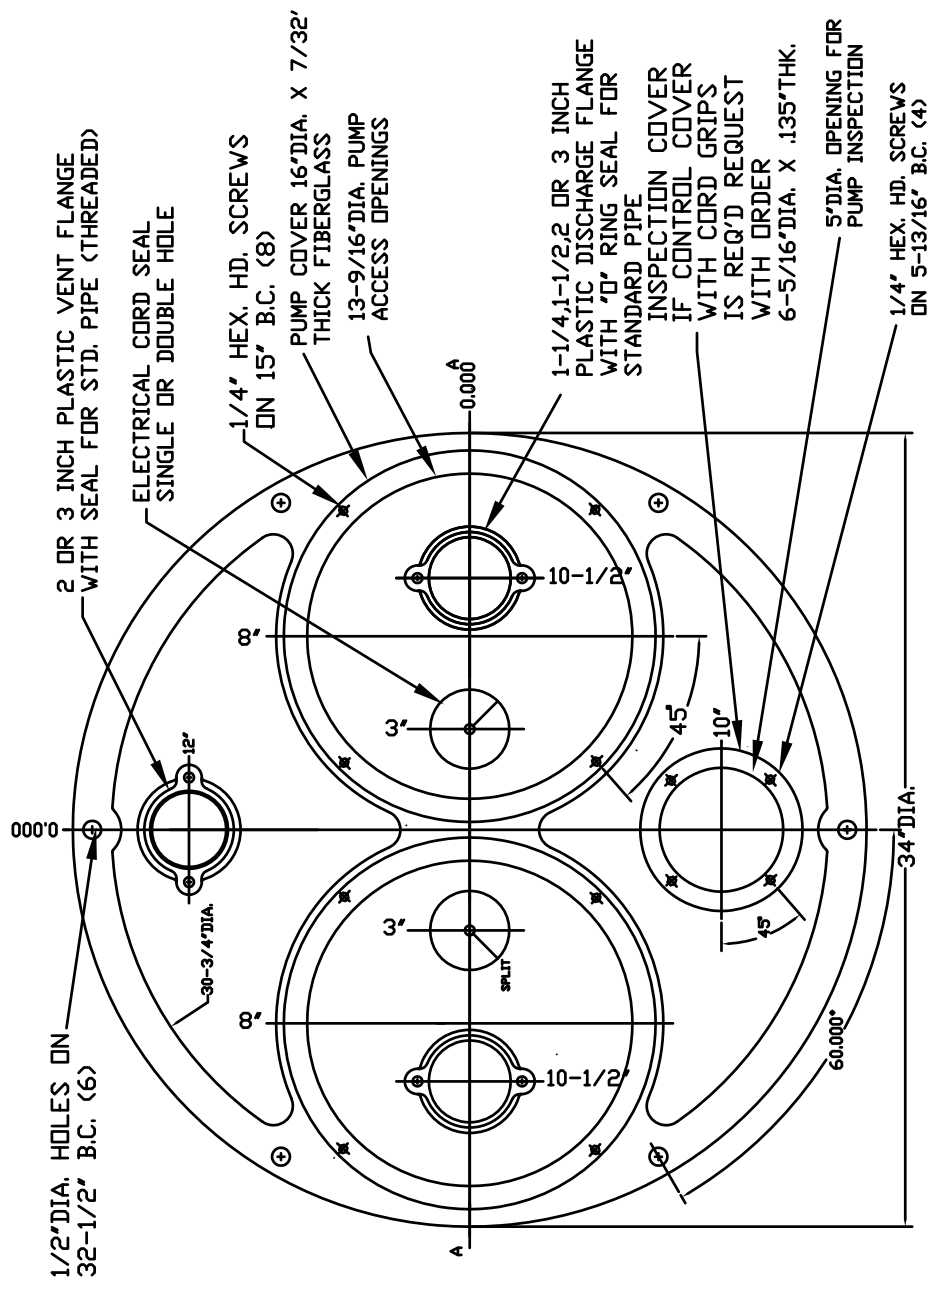

# 30" Fiberglass Duplex Covers

JACKEL

JC30DF  
NO INSPECTION COVER

JC30DFI  
HAS INSPECTION COVER

PART NUMBERS

JC30DF and JC30DFI

Add to the part number  
IB - Blank Inspection Cover  
CC - Control Cover