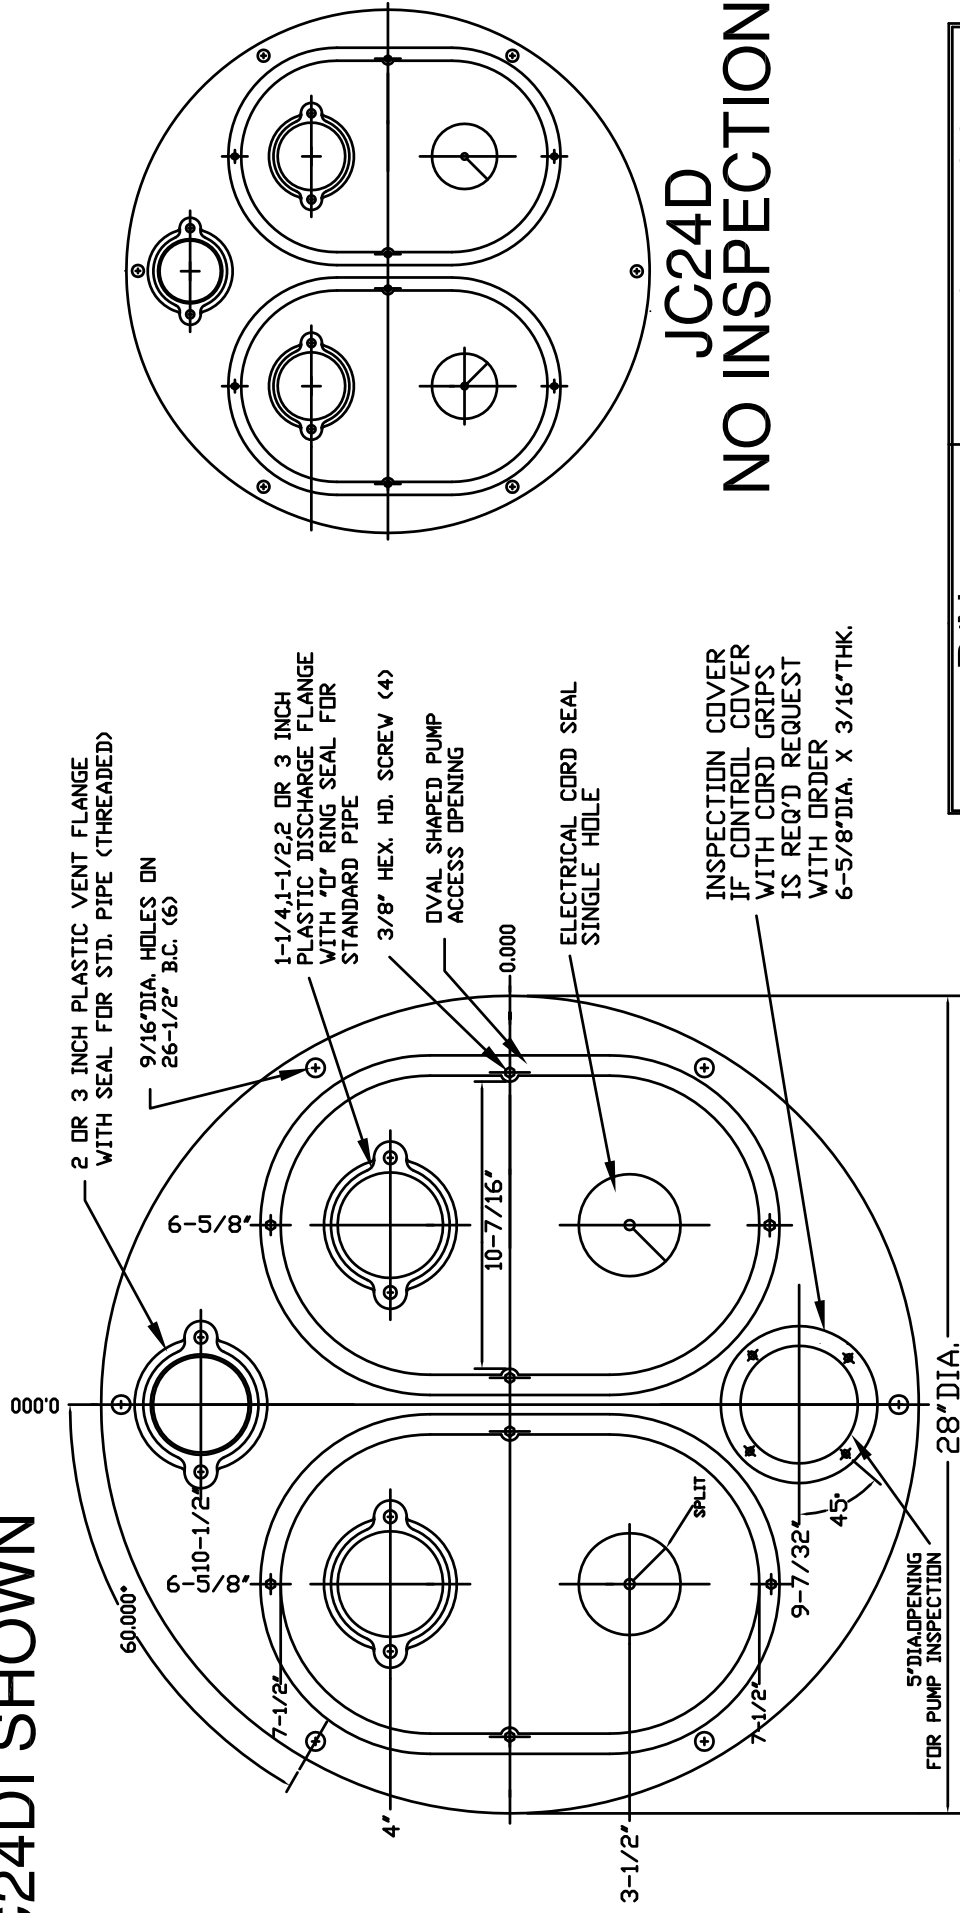

24" Duplex Metal Covers

JC24DI SHOWN

JC24D
NO INSPECTION

P/N.	THICKNESS
JC24D & JC24DI	7 GAGE (.180)