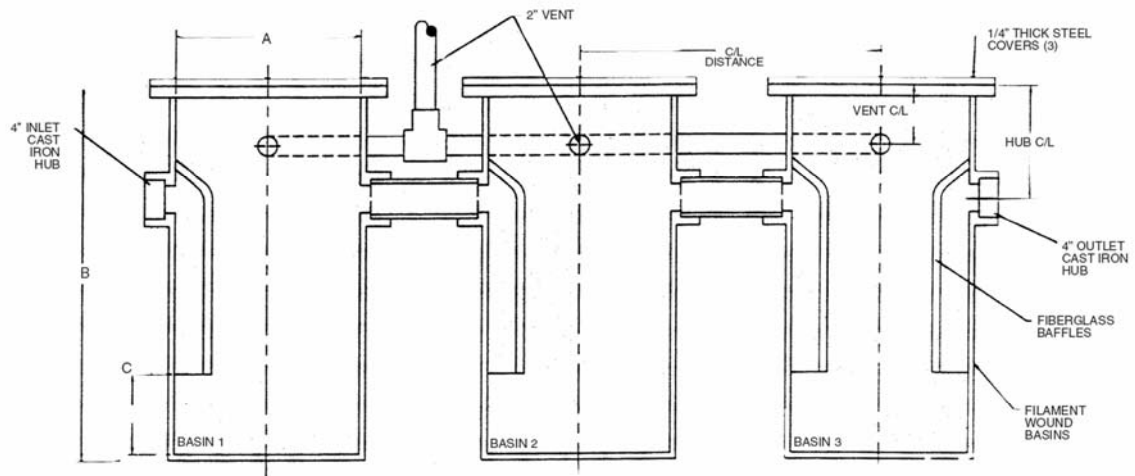

## FILAMENT WOUND FIBERGLASS TRIPLE GARAGE SET

QTY.	DESCRIPTION
3	FILAMENT WOUND BASINS
3	1/4" THICK STEEL COVERS
4	FIBERGLASS BAFFLES
3	2" VENT
6	4" CAST IRON HUBS